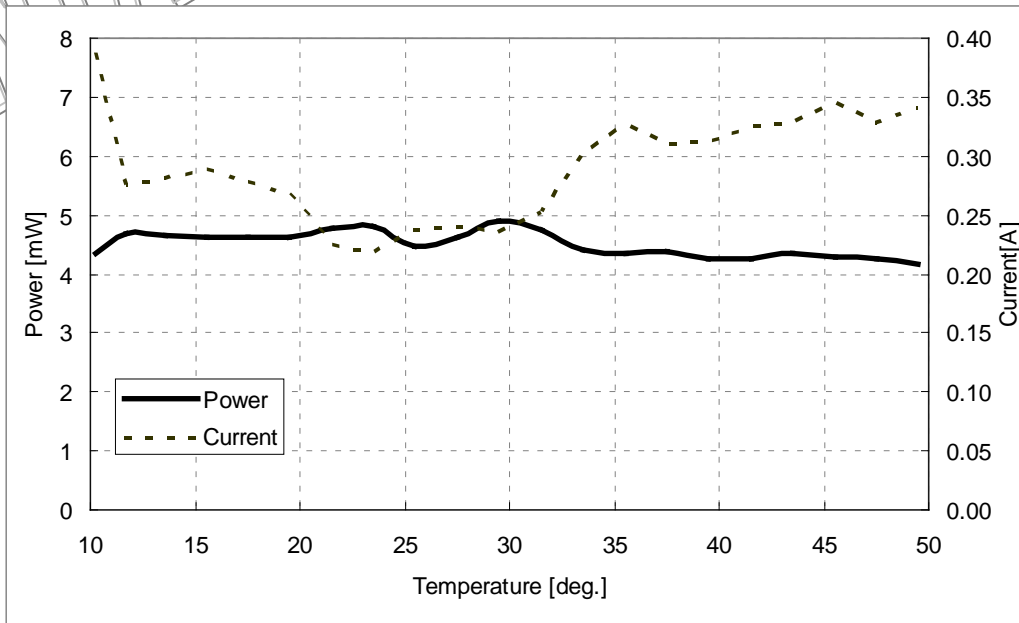

+1-408-988-5277
+49-0-6122-533-811
+81-45-532-9501

Green Laser Module

AML-53041XX-01

6-2D-LM53-001 Rev.00

Characteristic curve

● Typical temperature performance

● Typical applied voltage performance

Laser Safety Precautions