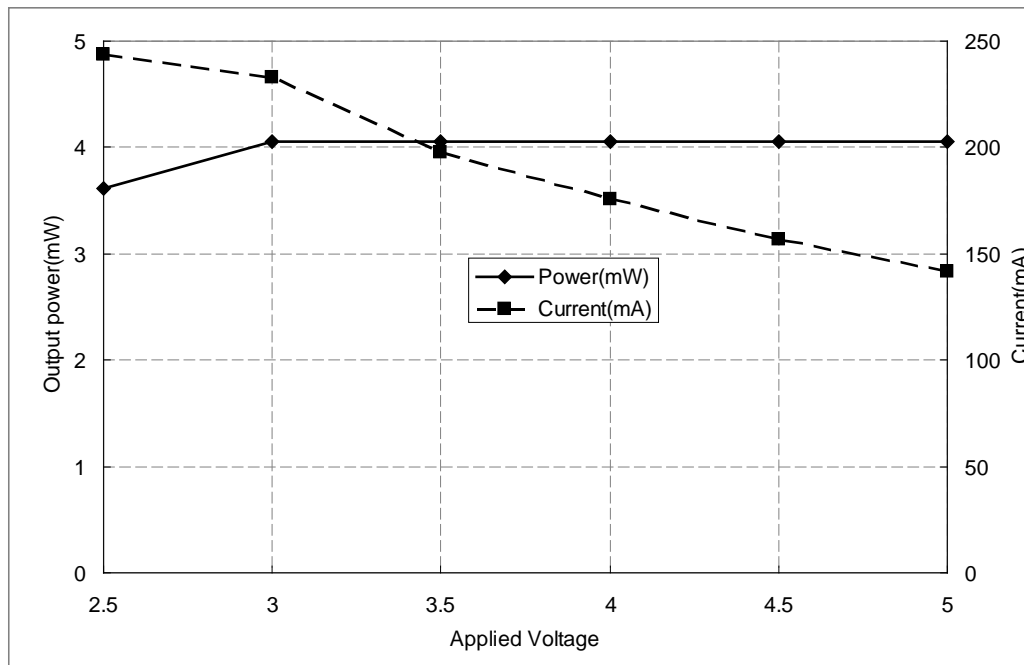

Item	Symbol	Min.	Typ.	Max	Unit	Condition
Wavelength	λ	-	532	-	nm	$P_o=4\text{mW}$
Output power	P_{out}	-	-	5	mW	$V_{cc}=3\text{V}$
Operation current	I_{op}	-	-	500	mA	$P_o=4\text{mW}, V_{cc}=3\text{V}$
Operation voltage	V_{op}	3	-	5	V	
Divergence angle		< 1.2 mrad				
Laser beam mode		TEM_{00}				
Laser beam diameter		< 2 mm / at aperture				
Power stability		< $\pm 5\%$ (30min @ constant temperature) < $\pm 25\%$ (within operating temperature range)				
Mean time to failure (MTTF) 4 mW 25°C		> 5,000hrs				

+1-408-988-5277
+49-0-6122-533-811
+81-45-532-9501

Green Laser Module

AML-53041XX-01

6-2D-LM53-001 Rev.00

Characteristic curve

● Typical temperature performance

● Typical applied voltage performance

Laser Safety Precautions