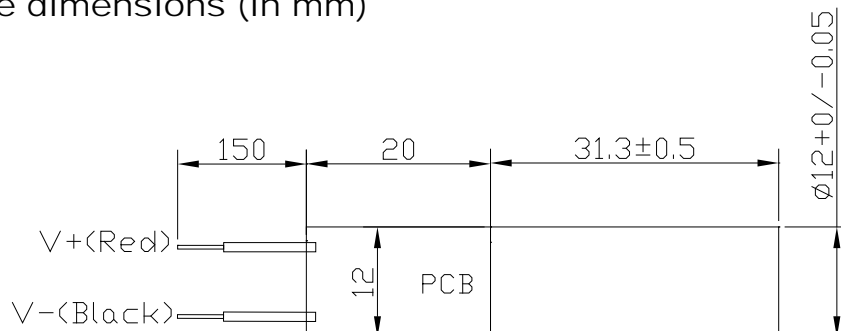

Green Laser Module

AML-53041XX-01

6-2D-LM53-001 Rev.00

★532nm 4mW 50°C Green Laser Module

Features

1. Wide operation temperature rang.
2. Stable output power.

Applications

1. General purpose green laser light source
2. Industrial laser markers / measuring instruments
3. Laser professional leveler

Absolute maximum ratings

Item	Symbol	Rating	Unit
Power supply voltage	V_{cc}	5	V
Laser Module optical output power	P_o	5	mW
Operation temperature	T_{opr}	10~50	°C
Storage temperature	T_{stg}	-10~70	°C

Electrical and optical characteristics ($T_c=25^\circ\text{C}$)

Item	Symbol	Min.	Typ.	Max	Unit	Condition
Wavelength	λ	-	532	-	nm	$P_o=4\text{mW}$
Output power	P_{out}	-	-	5	mW	$V_{cc}=3\text{V}$
Operation current	I_{op}	-	-	500	mA	$P_o=4\text{mW}, V_{cc}=3\text{V}$
Operation voltage	V_{op}	3	-	5	V	
Divergence angle		< 1.2 mrad				
Laser beam mode		TEM_{00}				
Laser beam diameter		< 2 mm / at aperture				
Power stability		< $\pm 5\%$ (30min @ constant temperature) < $\pm 25\%$ (within operating temperature range)				
Mean time to failure (MTTF) 4 mW 25°C		> 5,000hrs				

Outline dimensions (in mm)

* For reference only. Contents above are subject to change without notice.

Contact

For US, Canada
For EU
For Japan

Ayase America Inc.
Ayase Europe GmbH
Ayase Co., Ltd.

e-mail: info@ayaseamerica.com
e-mail: info@ayase-europe.de
e-mail: info@ayasecorporation.com

+1-408-988-5277
+49-0-6122-533-811
+81-45-532-9501